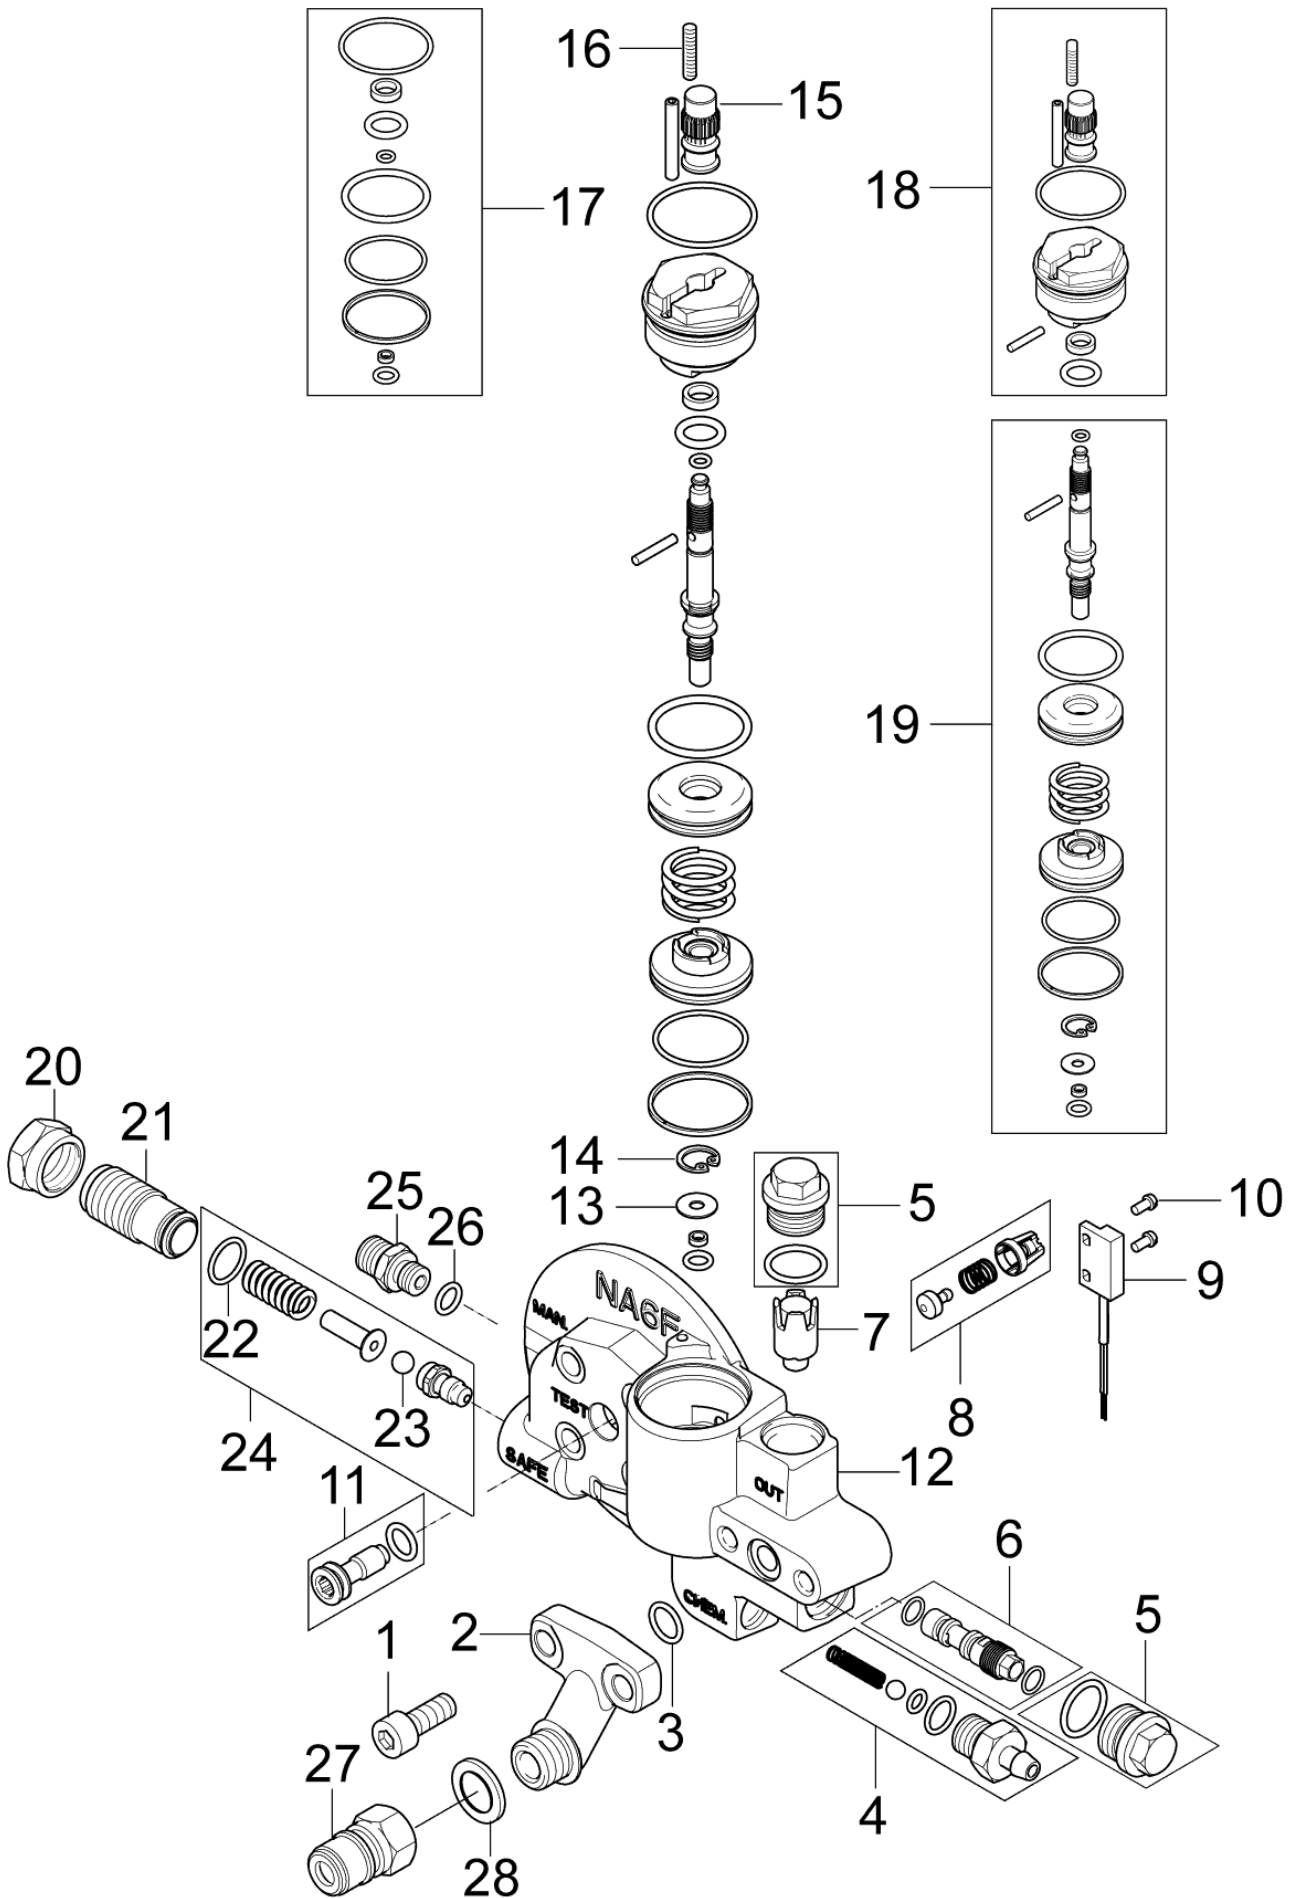

Unloader FA

POSEIDON 6 FA

20-09-2012

Part List ID
POS614

16

Unloader FA

POSEIDON 6 FA

20-09-2012

Part List ID
POSE614

17

Pos	Part no.	Qty	Description	
1	106408193	2	SCREW M8 X20 8.8 DIN 912 FZB	
2	106408192	1	OUTLET FITTING FA AXIAL OUTLET	
3	106408191	1	O-RING 10.82X1.78 NBR 70	
4	1119406	1	NON RETURN VALVE REP. KIT	
5	107144154	2	OIL PLUG M18X1.5 WITH O-RING /SH90/	
6	107140794	1	VENTURI TUBE D2.3 RED	
7	101118055	1	MAGNET AND HOUSE FOR FLOW SWITCH-KIT NA6	
8	101118056	1	RETURN VALVE BY-PASS - KIT NA6	
9	106408216	1	REED SWITCH	
10	101118033	2	SCREW M3X6 BRASS DIN 84 ISO 1207 KIT	
11	107144137	1	UNLOADER PLUG NA5	
12	106408194	1	UNLOADER FA NA6	
13	106408196	1	WASHER D12.95 X D4.6 X 0.9 BRASS	
14	106408195	1	RETAINING RING SIZE 13 DIN472	
15	106408189	1	NUT M8 X 1 FOR UNLOADER VALVE FA	
16	106408188	1	DIN 913 M4X20 POINTED SCREW	
17	101118050	1	SEALING KIT FOR NA6	
18	101118051	1	PLUG FOR UNLOADER VALVE FA - KIT NA6	
19	101118049	1	CONTROL UNIT - KIT NA6	
20	6100928	1	LOCK NUT	
21	6100940	1	ADJUSTMENT SCREW	
22	3001070	1	O-RING 13.1X1.6 NITRIL 90SH	
23	1802644	1	BALL 7MM	
25	1821	1	FITTING XGE 6LR1/8	
26	3001740	1	O-RING 7.66X1.78 NITRIL 70SH	
27	1600493	1	NIPPLE F. Q-COUP. 3/8IN HP	
27	1603101	1	NIPPLE F/QUICK COULING 3/8 SS	INOX
28	1801075	1	PACKING RING Ø23.8XØ14.96 10PCS