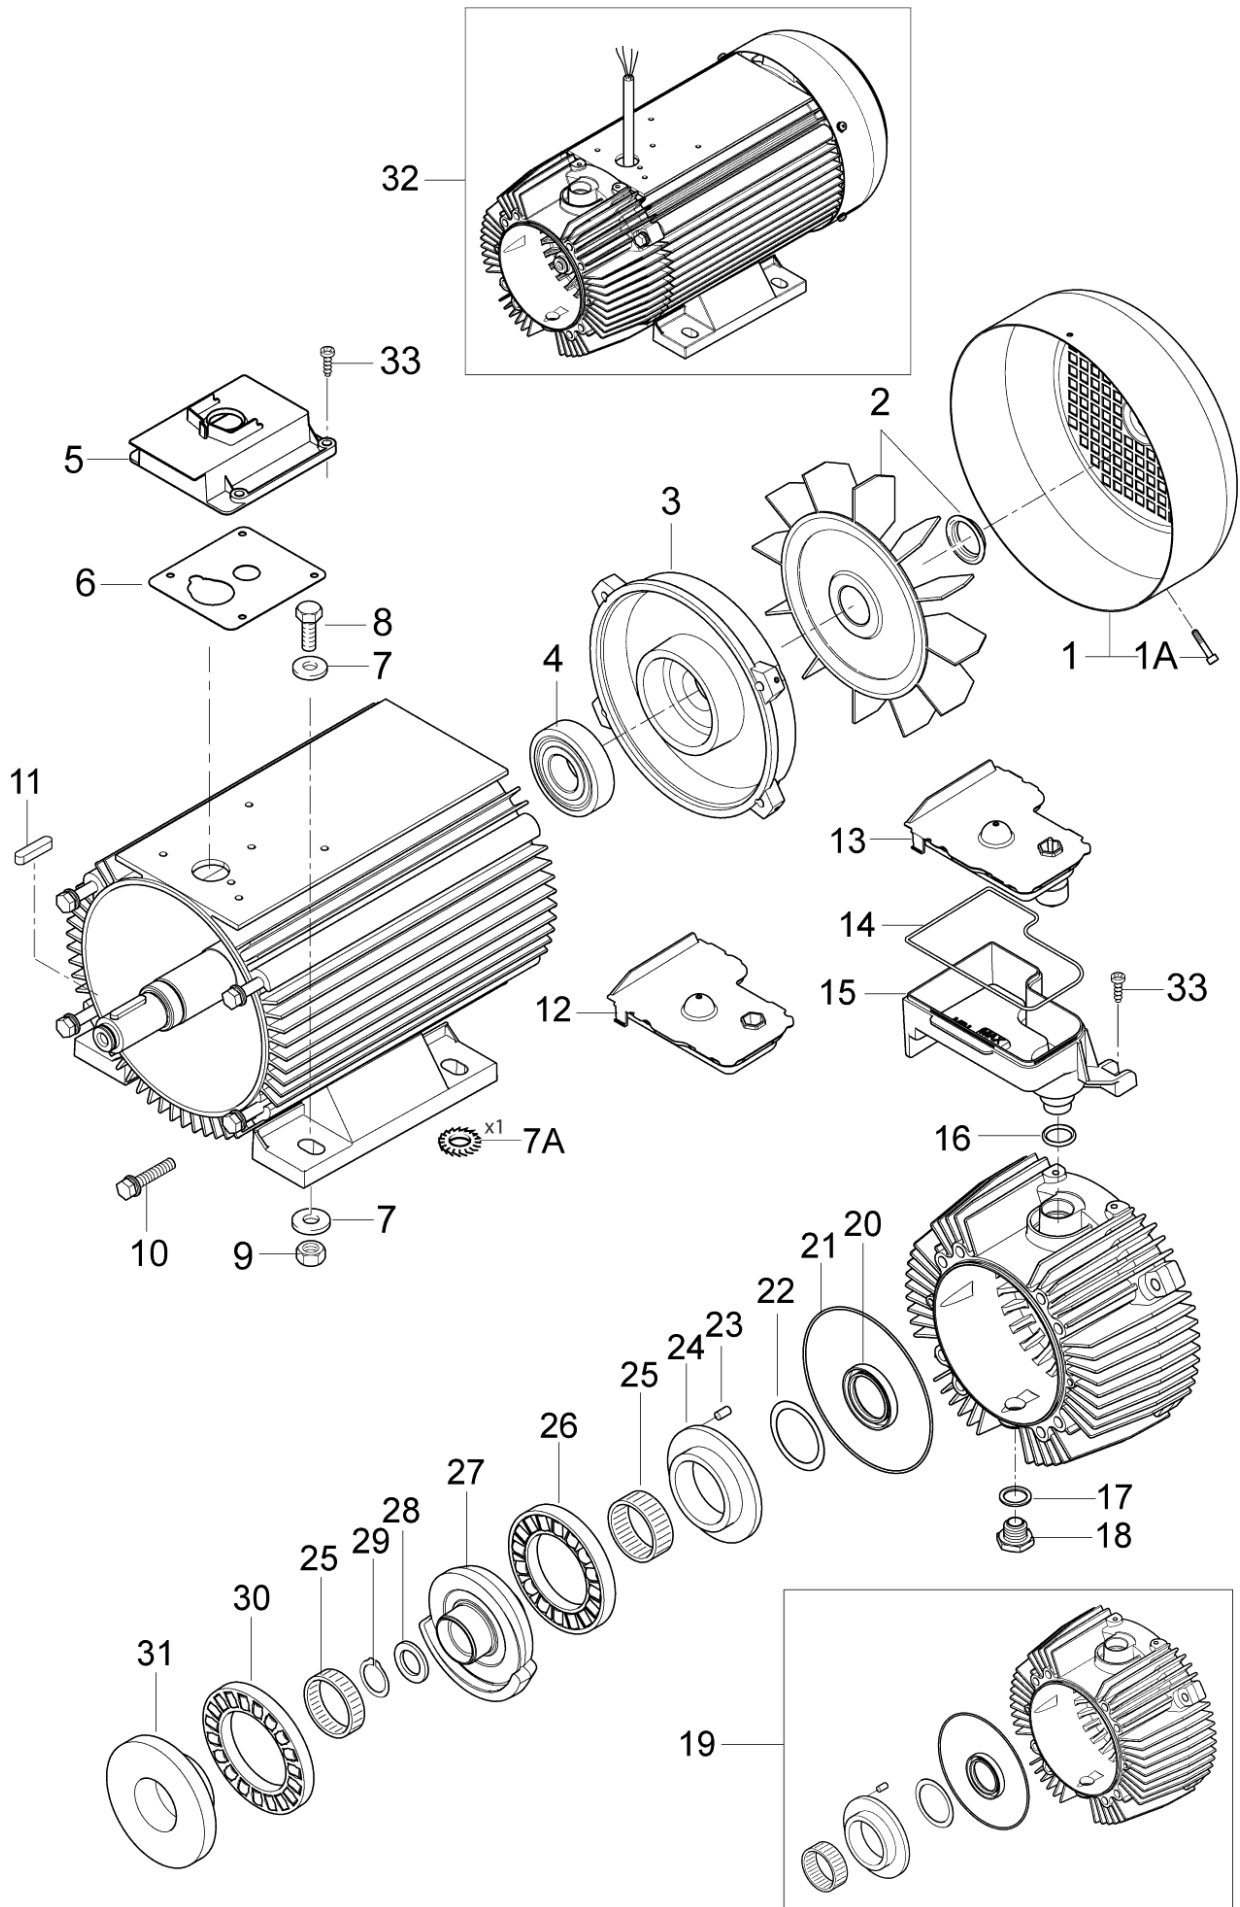

Motor

POSEIDON 6 FA

20-09-2012

Part List ID
POS610

11

Motor

POSEIDON 6 FA

20-09-2012

Part List ID
POSE610

12

Pos	Part no.	Qty	Description	
1	107144126	1	FAN COVER RF	
1	107144127	1	FAN COVER - EME	
2	107144124	1	FAN W/LOCK RING - EME	
2	107144125	1	FAN W LOCK RING RF	
3	31000148	1	REAR BEARING COVER RF	
3	31000150	1	REAR BEARING COVER EME	
4	31000149	1	REAR BEARING 6306 2Z C3 150 DEGREES RF	
4	31000151	1	REAR BEARING EME	
5	107140876	1	COVER FOR E-BOX ON MOTOR	
6	107140875	1	SEALING BETWEEN E-BOX AND MPU	
7	2767	7	WASHER 10.5 X 20 X 2	
8	8927	4	HEXAGON HEAD CAP SCREW M10X 35 ISO 4017	
9	1800465	4	NUT M10 DIN 934	
9	1802966	4	NUT M10 ISO 4032 A2-70	Food
10	6863	4	SCREW M8X35	
11	107140880	1	KEY 6X6X32 A DIN 6885	
12	107140877	1	OIL CONTAINER TOP	
13	107140883	1	OIL CONTAINER TOP W/LEVEL SENSOR	
14	107140878	1	SEALING TAPE D4 YARD-WAR/CELLULAR RUBBER	
15	107140879	1	OIL CONTAINER BOTTOM	
16	107140882	1	O-RING 15.0 X 3.0 SMS 1586 NBR70	
17	106408208	1	COPPER SEALING 17X25X1.5	
18	6150400	1	DRAIN PLUG	
1A	31000488	1	SCREW M8X5 CYLINDER HEAD PH NOTCH RF	
1A	31000489	1	SCREW M8X5 CYLINDER HEAD EME	
20	3001146	1	OIL GASKET 35X50X7 SIKU/VITON	
21	106408215	1	O-RING 126.71 X 1.78 NBR 72	
22	6100995	1	WASHER	
23	6100996	1	GUIDE PIN	
24	107120703	1	BEARING TRACK	
25	3200656	2	NEEDLE BEARING INA K 40X46X17	
26	3200615	1	AXIAL ROLLER BEARING	
27	106408210	1	WOBBLE DISC POLISHED 4.3DEG	6-52 FA 220-240/1/60 USA
27	106408211	1	WOBBLE DISC POLISHED 5.05DEG	6-64, 6-73 US, (6-65 EXPT)
27	106408212	1	WOBBLE DISC POLISHED 5.8DEG	6-65
27	106408213	1	WOBBLE DISC POLISHED 7.05DEG	6-61, 6-79
28	106408204	1	WASHER D32 x D20.1 x 3 STEEL	
29	1802057	1	SEGER CIRCLIP 20X1.2	
30	106408206	1	CYL. ROLLER BEARING K81 212-TV AX. D11	
31	106408207	1	BEARING TRACK THRUST	
32	106408200	1	MOTOR 6.8KW. 3X230/400-220/440	6-65 FA 230;400/3/50
32	106408201	1	MOTOR 5.2KW. 1X230	6-52 FA 220-240/1/60 USA
32	106408202	1	MOTOR 7.5KW. 3X230/400-220/440	6-64 FA 400/3/50 , 6-73 FA 220/400/3/60, 6-79 FA 4