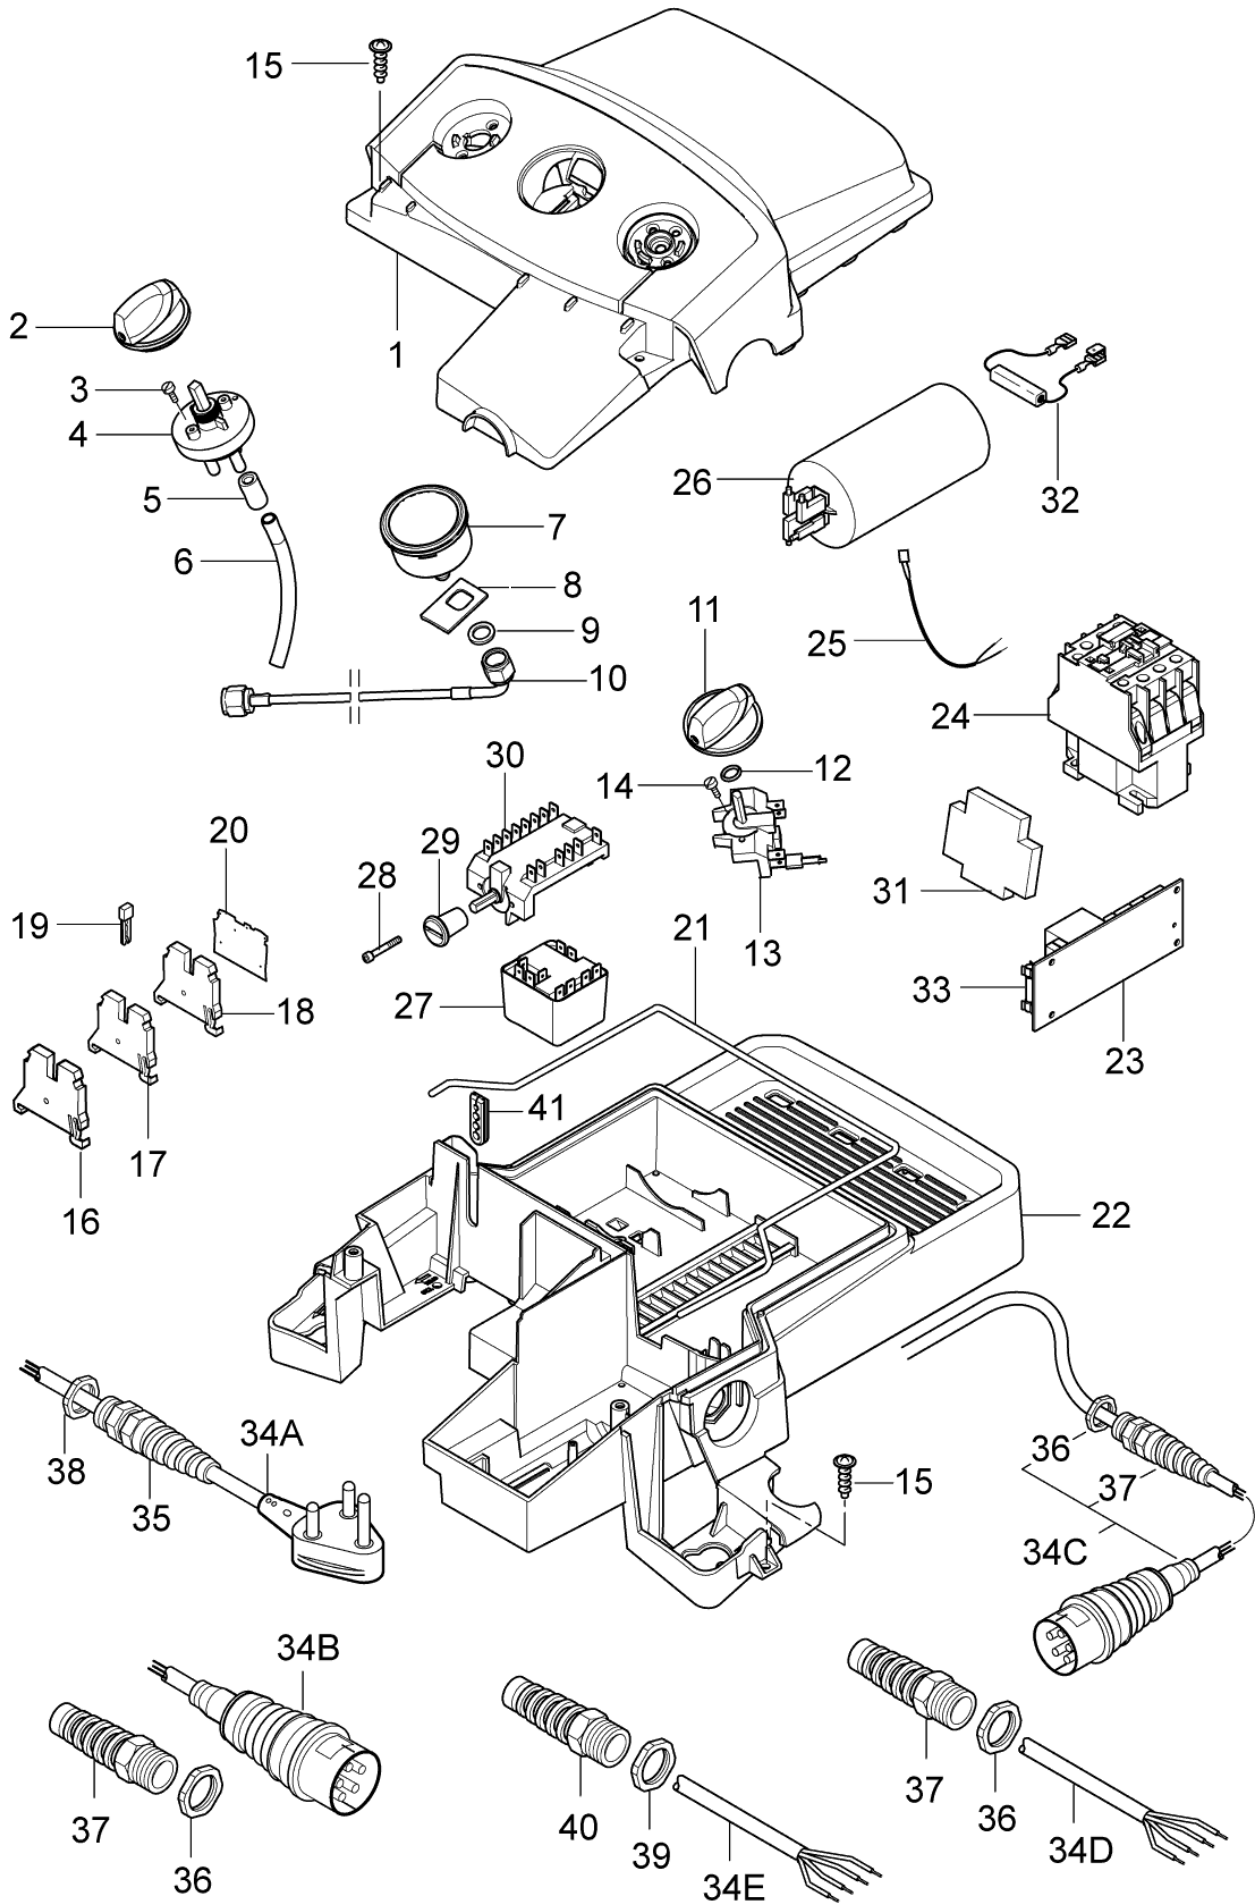

Electric box

POSEIDON 6 FA

20-09-2012

Part List ID
POS606

8

Electric box

POSEIDON 6 FA

20-09-2012

Part List ID
POSE606

9

Pos	Part no.	Qty	Description	
1	107141644	1	E-BOX TOP F. 1-POS SWITCH AND DET. BLACK	
1	107141645	1	E-BOX TOP F. 2-POS SWITCH AND DET. BLACK	
1	107141646	1	E-BOX TOP F. 1-POS SWITCH-NO DET. BLACK	
2	909100204	1	ROTARY KNOB 6X5 BLUE	
3	1814730	2	SCREW 35X10B W1423	
4	301001000	1	VALVE 51X70	
5	301001906	1	CLOSING CAP D12X21.5	
6	5206636	1	HOSE 6/10	
7	107141648	1	MANOMETER 0-300 BAR	
8	107141650	1	PLATE FOR MANOMETER	
9	107141651	1	WASHER M12 13X24X2.5 A2 DIN125	
10	107141653	1	MANOMETER TUBE FA MODELS	
11	909100214	1	ROTARY KNOB GR.1 4KT. 6X6+8X8 BLUE	
12	9868	1	O-RING 10.2X2.5 NBR 70	
13	28877	1	SWITCH	2-POS.
13	301001058	1	CAM SWITCH 0-1 10A 400VAC	1-POS.
14	18274	1	COUNTERSUNK SCREW M4X12	
15	101814782	6	SCREW K50X18 WN 1451 TORX 20	
16	103821922	1	DIN-END STOP WO/SCREW WAGO 249-116	
17	107141633	1	TERMINAL BLOCK 4Q PE	
18	103821967	1	WIRE TERMINAL WAGO281 800V 4MM2	
19	103821969	1	JUMPER	
20	103821968	1	END PLATE WAGO 4MM2	
21	107141663	1	RUBBER GROMMET	
22	107141654	1	E-BOX BOTTOM DRILLED /CABLE/	220-240/1/60 (6-52 US)
22	107141655	1	E-BOX BOTTOM DRILLED /SWITCH/	230;400/3/50 (6-65 NO)
22	107141665	1	E-BOX BOTTOM	
23	107141666	1	PCB POSEIDON 5-6-7	
24	103822303	1	CONTACTOR CJX2-D18 18A 400V 3P+NO	6-61 FFA 400/3/50 EU
24	103822308	1	CONTACTOR CJX2-D25 25A 400V 3P+NO	400/3/50 EU
24	103822314	1	CONTACTOR CJX2-D32 32A 230V 3P+NO	220-240/1/60 (US)
24	63915	1	CONTACT 100-C30KF10 230	230/400/3/50, 220/440-460/3/60
25	107141656	1	WIRE	
26	101117948	1	CAPACITOR 70UF 400/450V DOUBLE FASTON	
27	107141613	1	START RELAY RVA 4N 0D	
28	40045	2	PAN HEAD SCREW M4X30	
29	64580	1	ROTARY KNOB	
30	301000293	1	SWITCH START/TRIANGLE 16	
31	64773	1	AUXILIARY CONTACT 100-SBL11	
32	301000402	1	RESISTANCE 15KOHM/7W	
33	301000263	1	FUSE 0.63A/500AT Ø 6.	
35	909100198	1	SCREWED CABLE GLAND M25X1.5	M25
36	909100043	1	CABLE SCREWING W. ANTIBUC. M20X1.5	M20