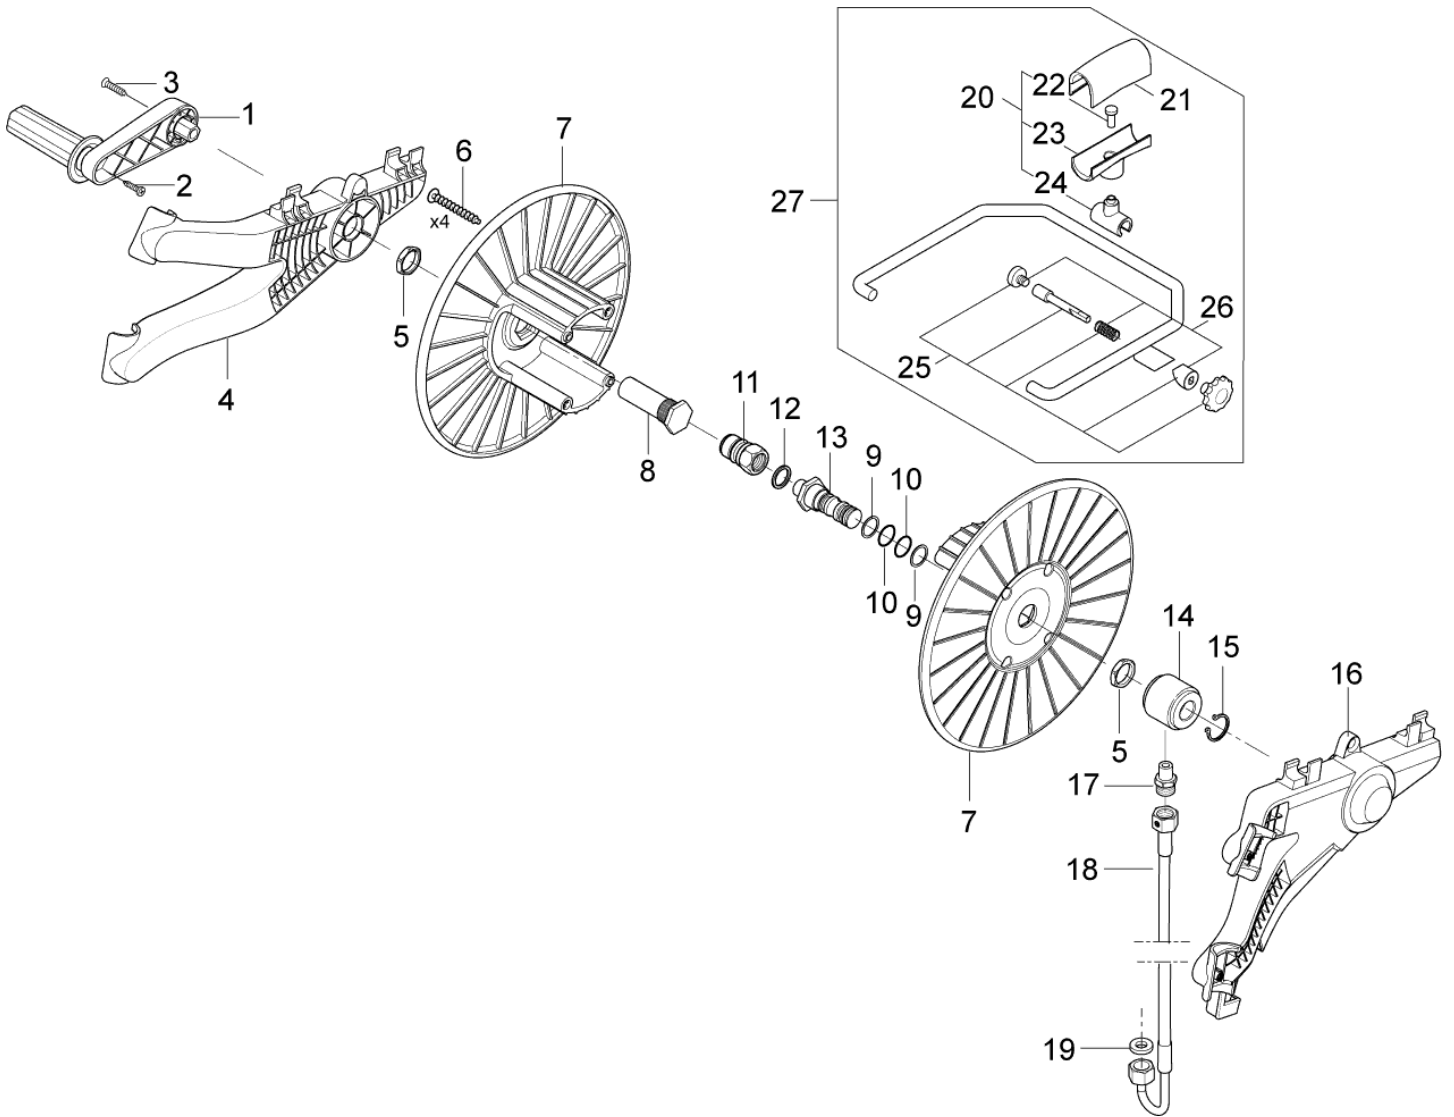

Overview

POSEIDON 6 FA

20-09-2012

Part List ID
POSE602

5

Pos	Part no.	Qty	Description	
36	1809920	4	NUT M8 A2/PA ISO10511	Food
37	1800796	4	WASHER M8	
37	1802917	1	WASHER M8	Food
38	107140930	4	SCREW M8X20 DIN933 SS	Food
38	2753	4	HEX. SCREW M8X20 ISO 4017 ZN	
40	107141695	4	SCREW K50X35 TORX 20 WN5452 BLACK	

Hose reel

POSEIDON 6 FA

20-09-2012

Part List ID
POS5Z04

6

Hose reel

POSEIDON 6 FA

20-09-2012

Part List ID
POSSZ04

7

Pos	Part no.	Qty	Description
1	101118102	1	HOSE REEL HANDLE KIT
2	101814782	1	SCREW K50X18 WN 1451 TORX 20
3	107141673	1	SCREW M6X45 ISO 7380 BLACK TORX
4	107141674	1	ADAPTOR RIGHT FOR HOSE REEL
5	62696	1	HEXAGON NUT M24X1.5X6
6	909100153	1	SCREW 6X40
7	301000775	1	HOSE DRUM SECTION
8	107141675	1	AXLE FOR HOSE REEL
9	63792	2	SUPPORTING RING 16.26X2.18
10	19620	2	O-RING 15.54x2.62 DIN 3771 NBR70 10PCS
11	1600493	1	NIPPLE F. Q-COUP. 3/8IN HP
12	1801075	1	PACKING RING Ø23.8XØ14.96 10PCS
13	107141676	1	SWIVEL SCREW FOR HOSE REEL
14	301000977	1	BEARING BUSH
15	32524	1	RETAINING RING 20X1.2
16	107141677	1	ADAPTOR LEFT FOR HOSE REEL
17	54590	1	FITTING XGE12L 1/4NPT
18	107141678	1	CONNECTION HOSE FOR HOSE REEL
19	65466	1	PACKING RING 8X15X1
20	101118103	1	HOSE GUIDE PARTS KIT
21	301000674	1	HOSE GUIDE SECTION - UPPER 70X31.7X28.5
22	10028	1	SCREW KA50X14 WN1411
23	301000676	1	HOSE GUIDE SECTION LOWER
24	107141679	1	HOSE GUIDE SLEEVE OPEN
25	101118106	1	HOSE GUIDE BRAKE COMPLETE KIT
26	101118111	1	HOSE GUIDE KIT
27	101118105	1	HOSE GUIDE COMPLETE