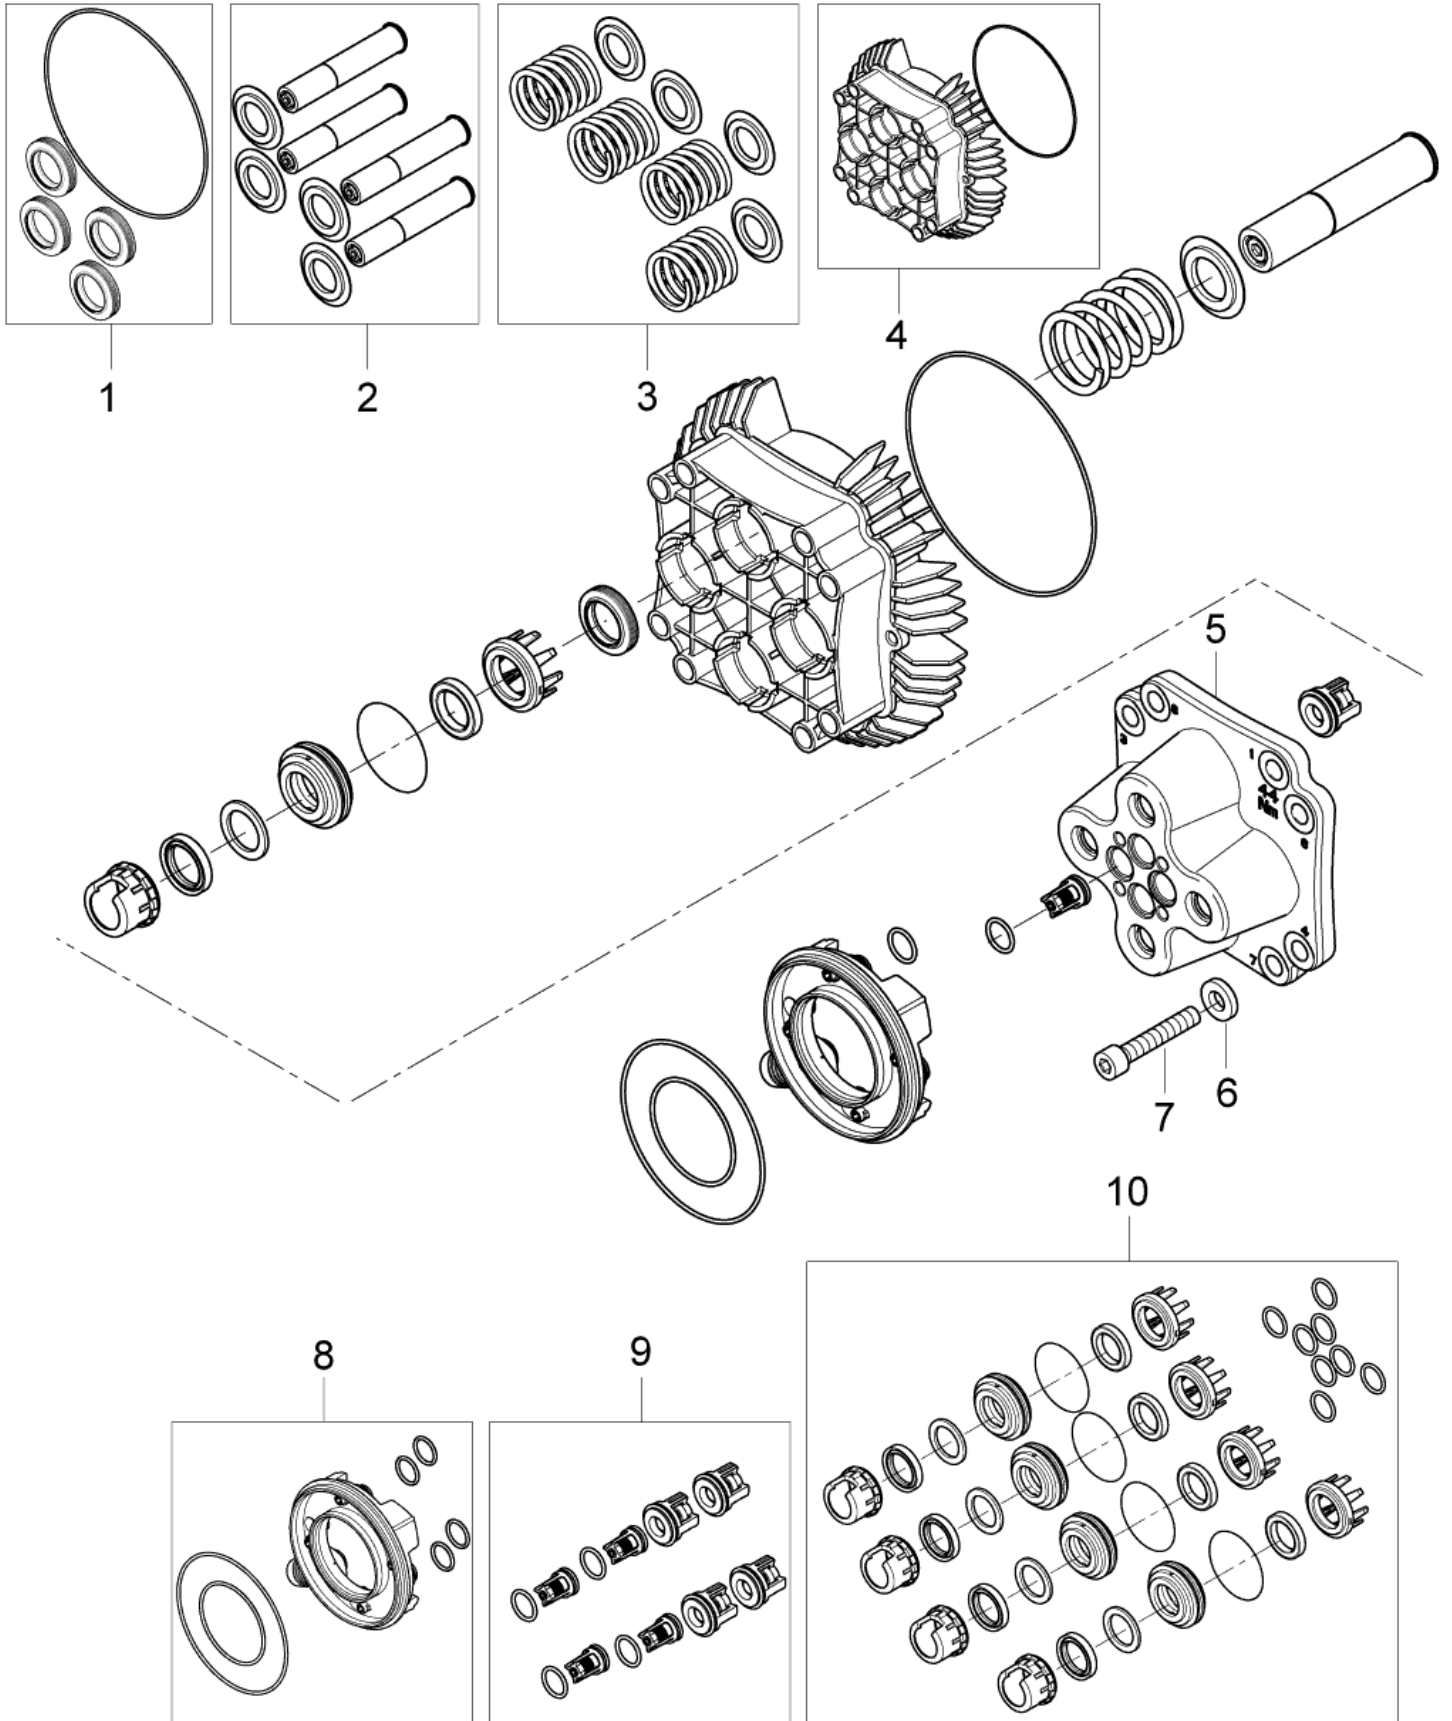

Cylinder block

POSEIDON 6 FA

20-09-2012

Part List ID
POS612

14

Cylinder block

POSEIDON 6 FA

20-09-2012

Part List ID
POSE612

15

Pos	Part no.	Qty	Description
1	101118057	1	SEAL KIT FOR CYLINDER BLOCK NA6
2	101118065	1	PISTON KIT W/MARKING NA6 6-79 / 6-61FFA 6-61, 6-79
2	101118066	1	PISTON KIT NA6 6-52, 6-64, 6-65, 6-73
3	101118059	1	RETURN SPRING - KIT NA6
4	101118060	1	CYLINDER BLOCK - KIT NA6
5	106408197	1	PUMP HEAD D24 NA6
6	2767	1	WASHER 10.5 X 20 X 2
7	1813393	1	SCREW M10X100 DIN912 8.8
8	101118063	1	INLET MANIFOLD KIT - NA6
9	101118062	1	OUTLET/INLET VALVE KIT - NA6
10	101118061	1	WATER SEAL KIT - NA6