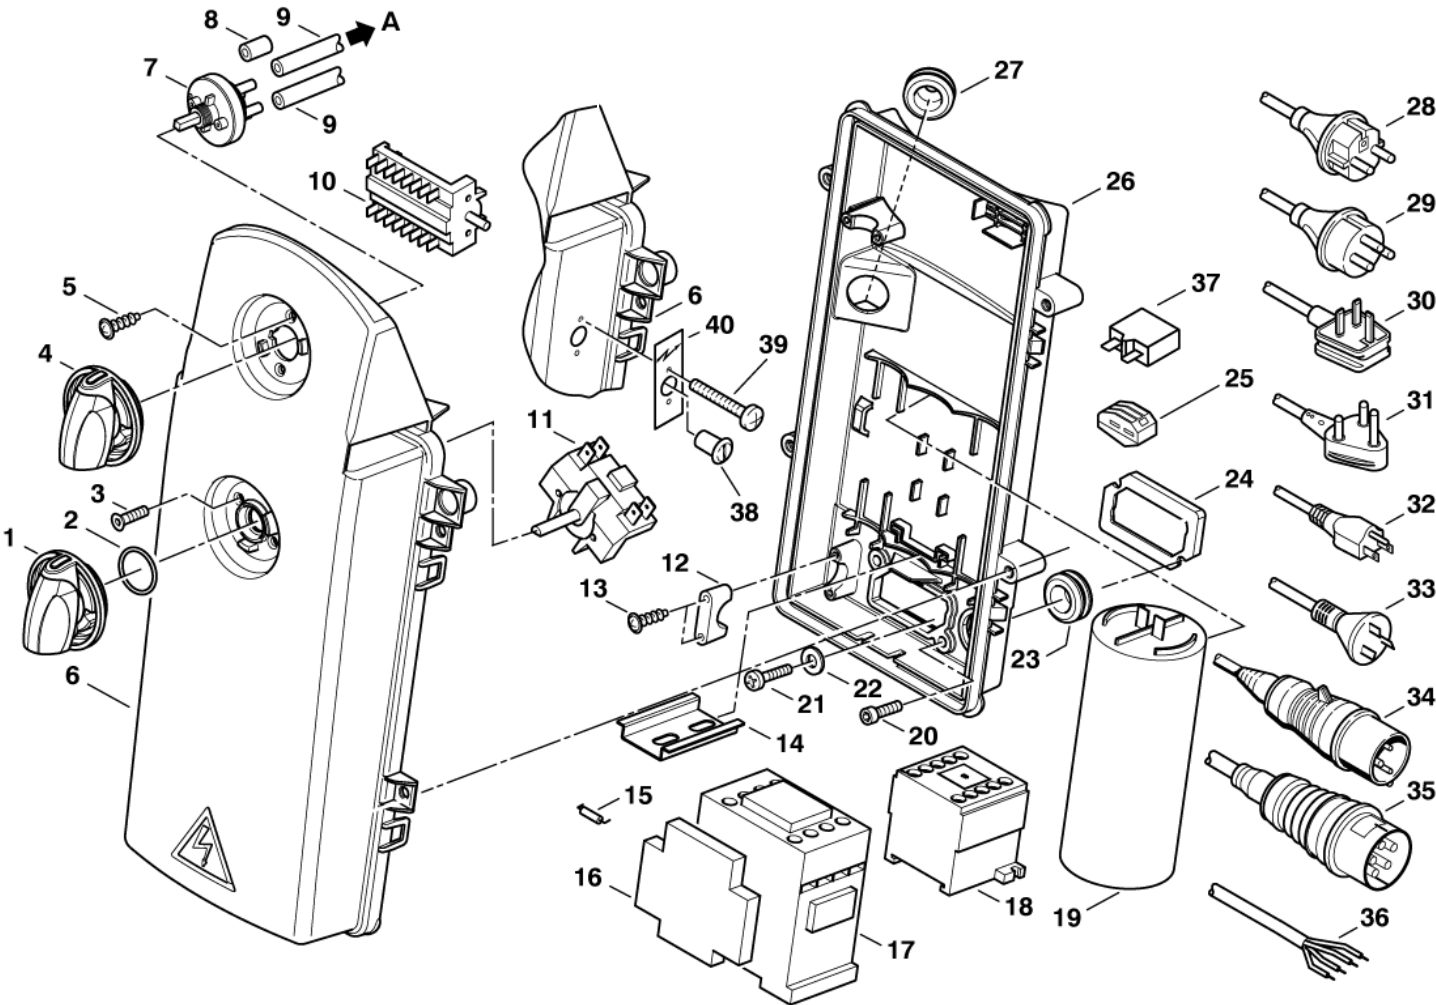

Electric box

POSEIDON 4

06-08-2009

Part List ID
POSEIDON403

14

Electric box

POSEIDON 4

06-08-2009

Part List ID
POSEIDON403

15

Pos	Part no.	Qty	Description	EAN
1	909100204	1	ROTARY KNOB 6X5 BLUE	4005337689
2	9868	1	O RING DIA 10X2,5	4005337098
3	18274	2	COUNTERSUNK SCREW M4X12	4005337182
4	909100214	1	ROTARY KNOB GR.1 4KT. 6X6+8X8 BLUE	4005337026
5	1814730	2	SCREW 30X10B	5701715363
6	301002729	1	SWITCH BOX COVER	* SEE NOTE 4005337123
6	301002787	1	SWITCH CASE HOUSING UPPER PART BLACK	4005337117
7	301001000	1	VALVE 51X70	4005337028
8	301001906	2	CLOSING CAP Ø12X21.5	4005337068
9	5206636	1	HOSE 6/10	** SEE NOTE 5701715046
10	64579	1	SWITCH START/TRIANGLE 16A	* SEE NOTE 4005337645
11	301001058	1	CAM SWITCH 0-1 10A 400VAC	4005337030
12	3806262	1	STRAIN RELIEF BRACKET 27.	5701715042
13	909100443	2	SCREW K30X16 T12 WN5452	4005337119
14	22290	1	MOUNTING RAIL TS35 ST/ZN	** SEE NOTE 4005337222
15	301000074	1	RESISTOR 470 OHM 3W	* SEE NOTE 4005337008
16	64773	1	AUXILIARY CONTACT 100-SBL11	* SEE NOTE 4005337647
17	63905	1	CONTACT 100-C16KF10 23	* SEE NOTE 4005337639
18	301002859	1	CONTACTOR 3SC8-18-10 400V/50-60HZ 7.5KW	0/3 4005337120
19	301002798	1	CAPACITOR 400/450V	230V *EU*, 220V *EXP* 4005337165
20	909100424	2	SCREW M5X16 CE T25 DIN 7500 ST/ZN	4005337105
21	909100423	1	SCREW M4X 6 CE T20 DIN 7500 ST/ZN	4005337105
22	4021	1	SERRATED LOCK WASHER A4	4005337040
23	3803772	1	CABLE GROMMET TET 7-10C	5701715007
24	301002283	1	GASKET SWITCHBOX POSEIDON 3	4005337089
25	301001229	1	SNAP-ON CLIP 3X4QMM 400V 24A GREY	4005337038
26	301002281	1	SWITCH CASE HOUSING LOWER PART	4005337089
27	301002284	1	GROMMET	4005337089
28	7180226	1	POWER CORD RN-F 3G1.5X6M CEE7/VII	*EU*EXP* 5701715137
30	7180225	1	POWER CORD RN-F 3G1.5X6	*GB* 4005337132
31	301002337	1	POWER CORD RN-F 3G1.5X6M SABS 164	*ZA* 4005337104
32	3821649	1	POWER CORD SJTW AWG14/3X11M	*US* 5701715226
32	7180229	1	POWER CORD VCT 3X2.0X6M	*JP* 4005337134
33	301002336	1	POWER CORD RN-F 3G1.0X6M AS3112	*AU* 4005337104
33	3821142	1	POWER CORD SJTWA WG 12/3X11	*US* 5701715008
34	7180232	1	ELEC. CABLE, 110V 50HZ GB	
35	63499	1	POWER CORD H07RN-F 4G1.5X6M	*EU* 400/3/50 4005337634
36	63501	1	POWER CORD H07RN-F 4G1.5X6M	* SEE NOTE 4005337635
37	301002322	1	FUSE 16AMPS TYPE 1658	4005337099
37	301002324	1	FUSE 12AMPS TYPE 1658	4005337099
37	301002659	1	FUSE 20A TYPE 1658	4005337112
38	64580	1	ROTARY KNOB	* SEE NOTE 4005337645

* NOTE: 230/400/3/50 *BE*NO*, 220/440/3/60 *EXP*

** NOTE: PLEASE INDICATE LENGTHS IN METRES WHEN ORDERING