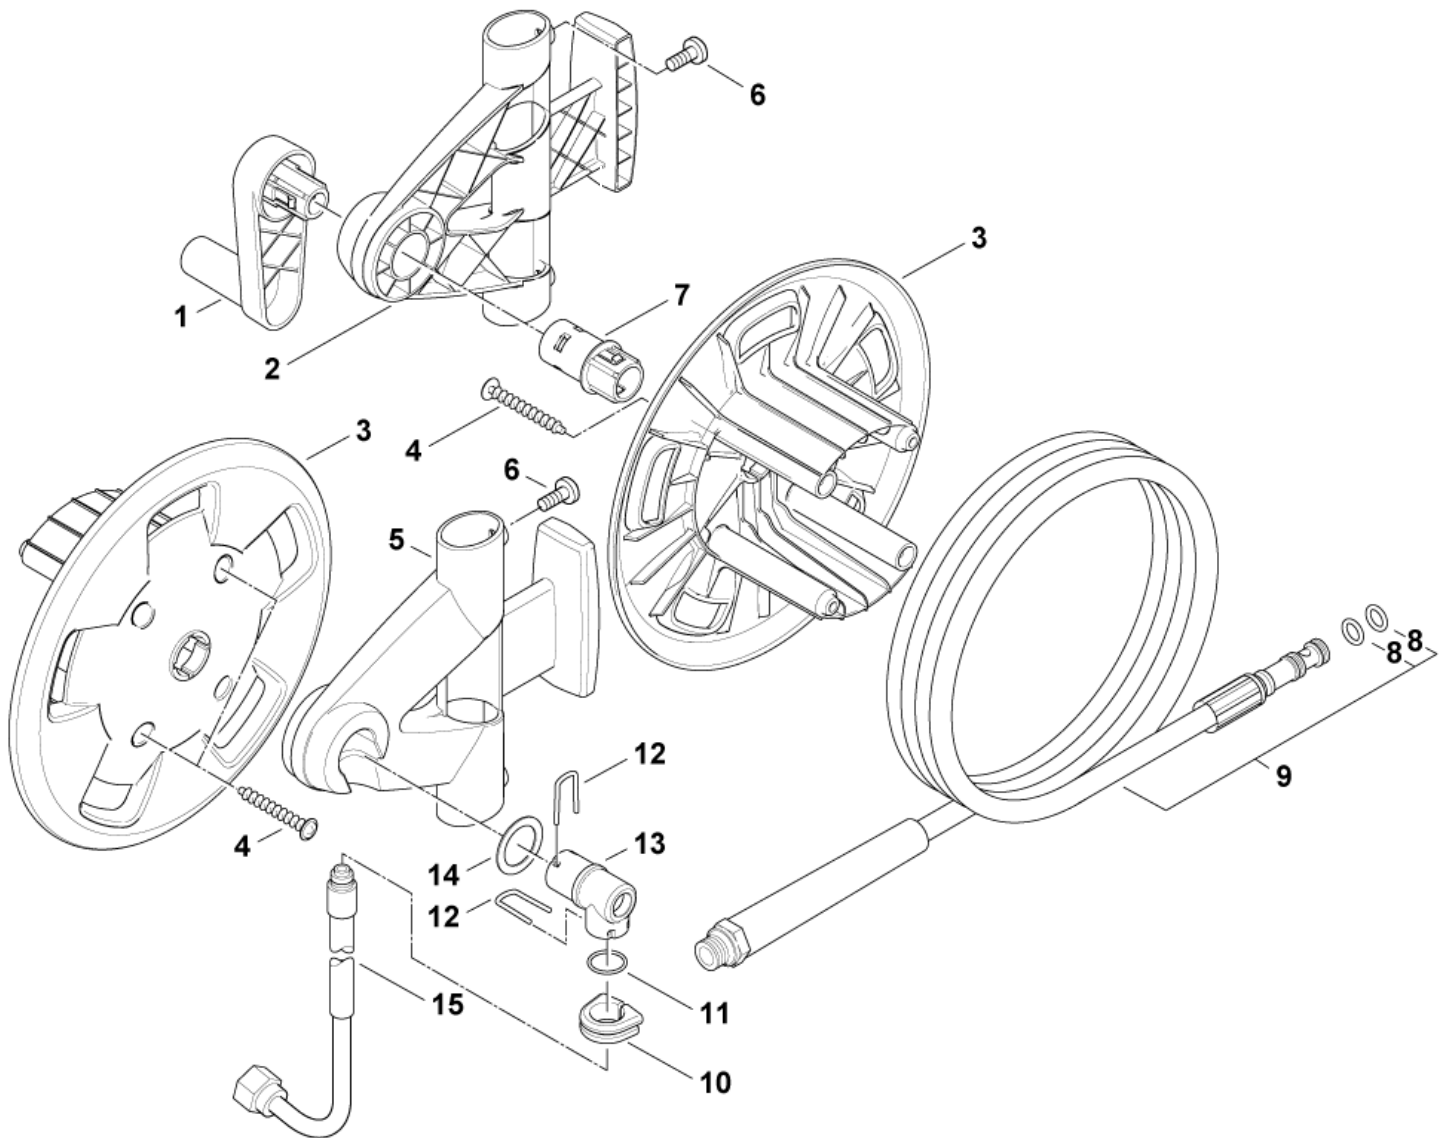

Hose reel

POSEIDON 4

06-08-2009

Part List ID
POSEIDON407

19

Hose reel

POSEIDON 4

06-08-2009

Part List ID
POSEIDON407

20

Pos	Part no.	Qty	Description	EAN
-	301002701	1	HOSE REEL KIT POSEIDON 4	4005337114
1	6528569	1	HOSE REEL HANDL	5701715379
2	301002274	1	HOSE REEL ADAPTOR RH PP	4005337089
3	6528570	2	HOSE REEL	5701715379
4	1814614	4	SCREW 5X18	5701715208
5	301002272	1	HOSE REEL ADAPTOR LH PP	4005337089
6	909100425	4	SCREW M6X12 CE T30 DIN 7500 ST/ZN	4005337105
7	301002273	1	ADAPTOR	4005337089
8	3004321	2	O-RING	5701715280
9	301002270	1	HP-HOSE DN6X15M	4005337114
10	301002746	1	GROMMET CONNECTION HOSE	4005337115
11	3002144	1	O-RING 14.3X2.4 NITRIL 70 SH	5701715038
12	6526487	2	LOCK BRACKET SS	5701715239
13	6127990	1	CONNECTOR Ø14/Ø14	5701715419
14	6127995	1	WASHER	5701715280
15	301002795	1	HOSE	4005337117

heupel Reinigungstechnik GmbH

Gottlieb Daimler Str. 6
88214 Ravensburg
email: info@heupel-gmbh.de
www.heupel-gmbh.de

Tel. (+49) 0751-35905-3
Fax. (+49) 0751-3590-59

Shop: www.nilfisk-alto-shop.eu