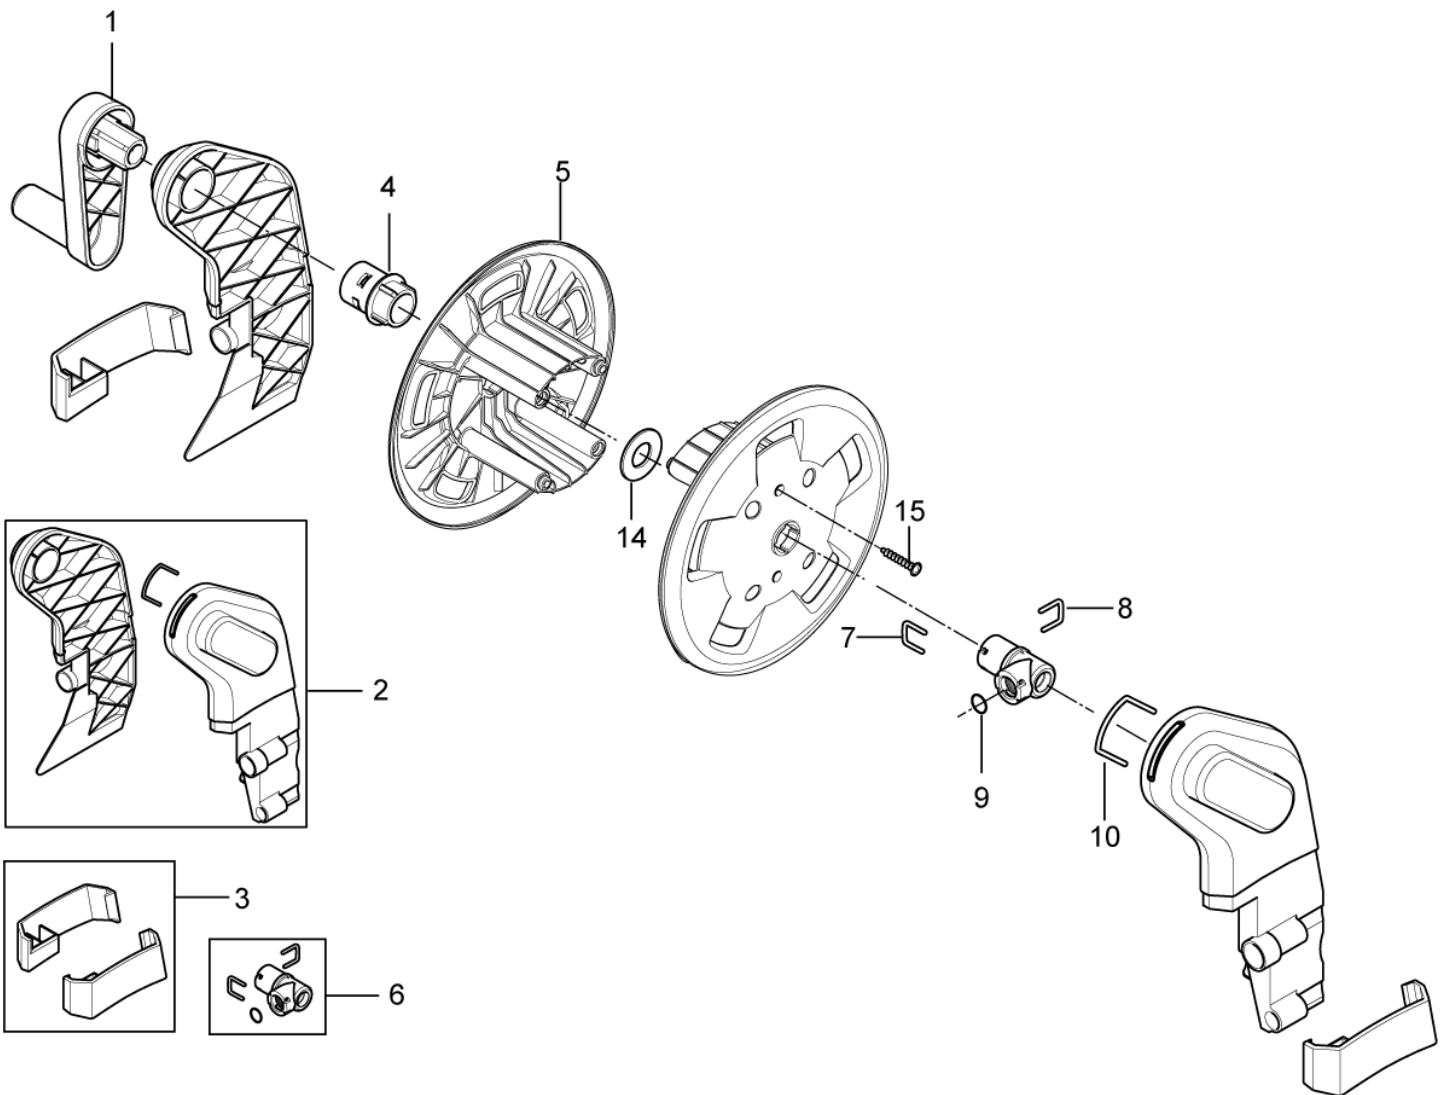

# Overview

POSEIDON 1

06-08-2009

Part List ID  
POSEIDON102

4

Pos	Part no.	Qty	Description	EAN
1	127440015	1	SWITCH COVER NILFISK	5703887105
2	128307043	1	CABINET POSEIDON 1	5703887105
			NEW part	
3	127440224	1	HANDLE BRIDGE	5703887103
4	127444001	1	ACCESSORIES STORAGE COMPONENTS	5703887104
5	127440203	1	HANDLE	5703887103
6	127440204	1	AL TUBE	5703887103
7	127440205	1	CLEANING TOOL BLACK	5703887103
8	127440206	1	CHASSIS BACK	5703887103
9	127440208	1	ROTARY CABLE HOOK	5703887103
10	127440209	2	WHEEL	5703887103
11	127440210	2	LOCK WASHER	5703887103
12	302000701	2	HUB CAP Ø115	4005337690
13	127440212	1	WHEEL AXLE LOCK	5703887103
15	127444002	1	WHEEL AXLE LOCKER	5703887104
16	127444003	1	MUD CAP SYSTEM	5703887104
17	127444004	1	CABLE FASTEN	5703887104
18	127440214	1	MP COVER BACK	5703887103
19	127440215	1	MP COVER FRONT	5703887103
20	127444005	1	HIGH FOOT WITH GRIPE	5703887104
21	127441006	1	LOW FOOT SYSTEM	5703887104
22	127440216	1	LANCE HOLDER BOTTOM	5703887103
23	127440237	1	CHASSIS FRONT BLACK	5703887104
24	103821790	1	CAPACITOR 25UF M. 440MM CABLE	5701715316
24	127440219	1	CAPACITOR 30UF	5703887103
25	127444007	1	SWITCH SYSTEM	5703887104
27	9868	1	O RING DIA 10X2,5	4005337098
28	909100204	1	ROTARY KNOB 6X5 BLUE	4005337689
29	1814741	1	CABLE TIE	5701715363
30	128307044	1	BOX 10PCS POSEIDON 1	5703887105
			NEW part	

# Hose reel

POSEIDON 1

06-08-2009

Part List ID  
POSEIDON104

6

Pos	Part no.	Qty	Description	EAN
1	6528569	1	HOSE REEL HANDL	5701715379
2	127444008	1	HOSE REEL SUPPORT	5703887105
3	127444009	1	HOSE REEL SUPPORT BRACKET	5703887105
4	127440225	1	AXLE FOR HOSE REEL	5703887104
5	126486719	2	HOSE REEL HALF PART	5701715398
6	127440011	1	ADAPTOR SYSTEM ALTO	5703887103
7	6526487	1	LOCK BRACKET SS	5701715239
8	6526487	1	LOCK BRACKET SS	5701715239
9	3002144	1	O-RING 14.3X2.4 NITRIL 70 SH	5701715038
10	127440230	1	HOSE HOOK BACK	5703887104
14	127440233	1	DISK FOR HOSE REEL	5703887104
15	1814722	2	SCREW K50X35 WN1451 TORX	5701715363