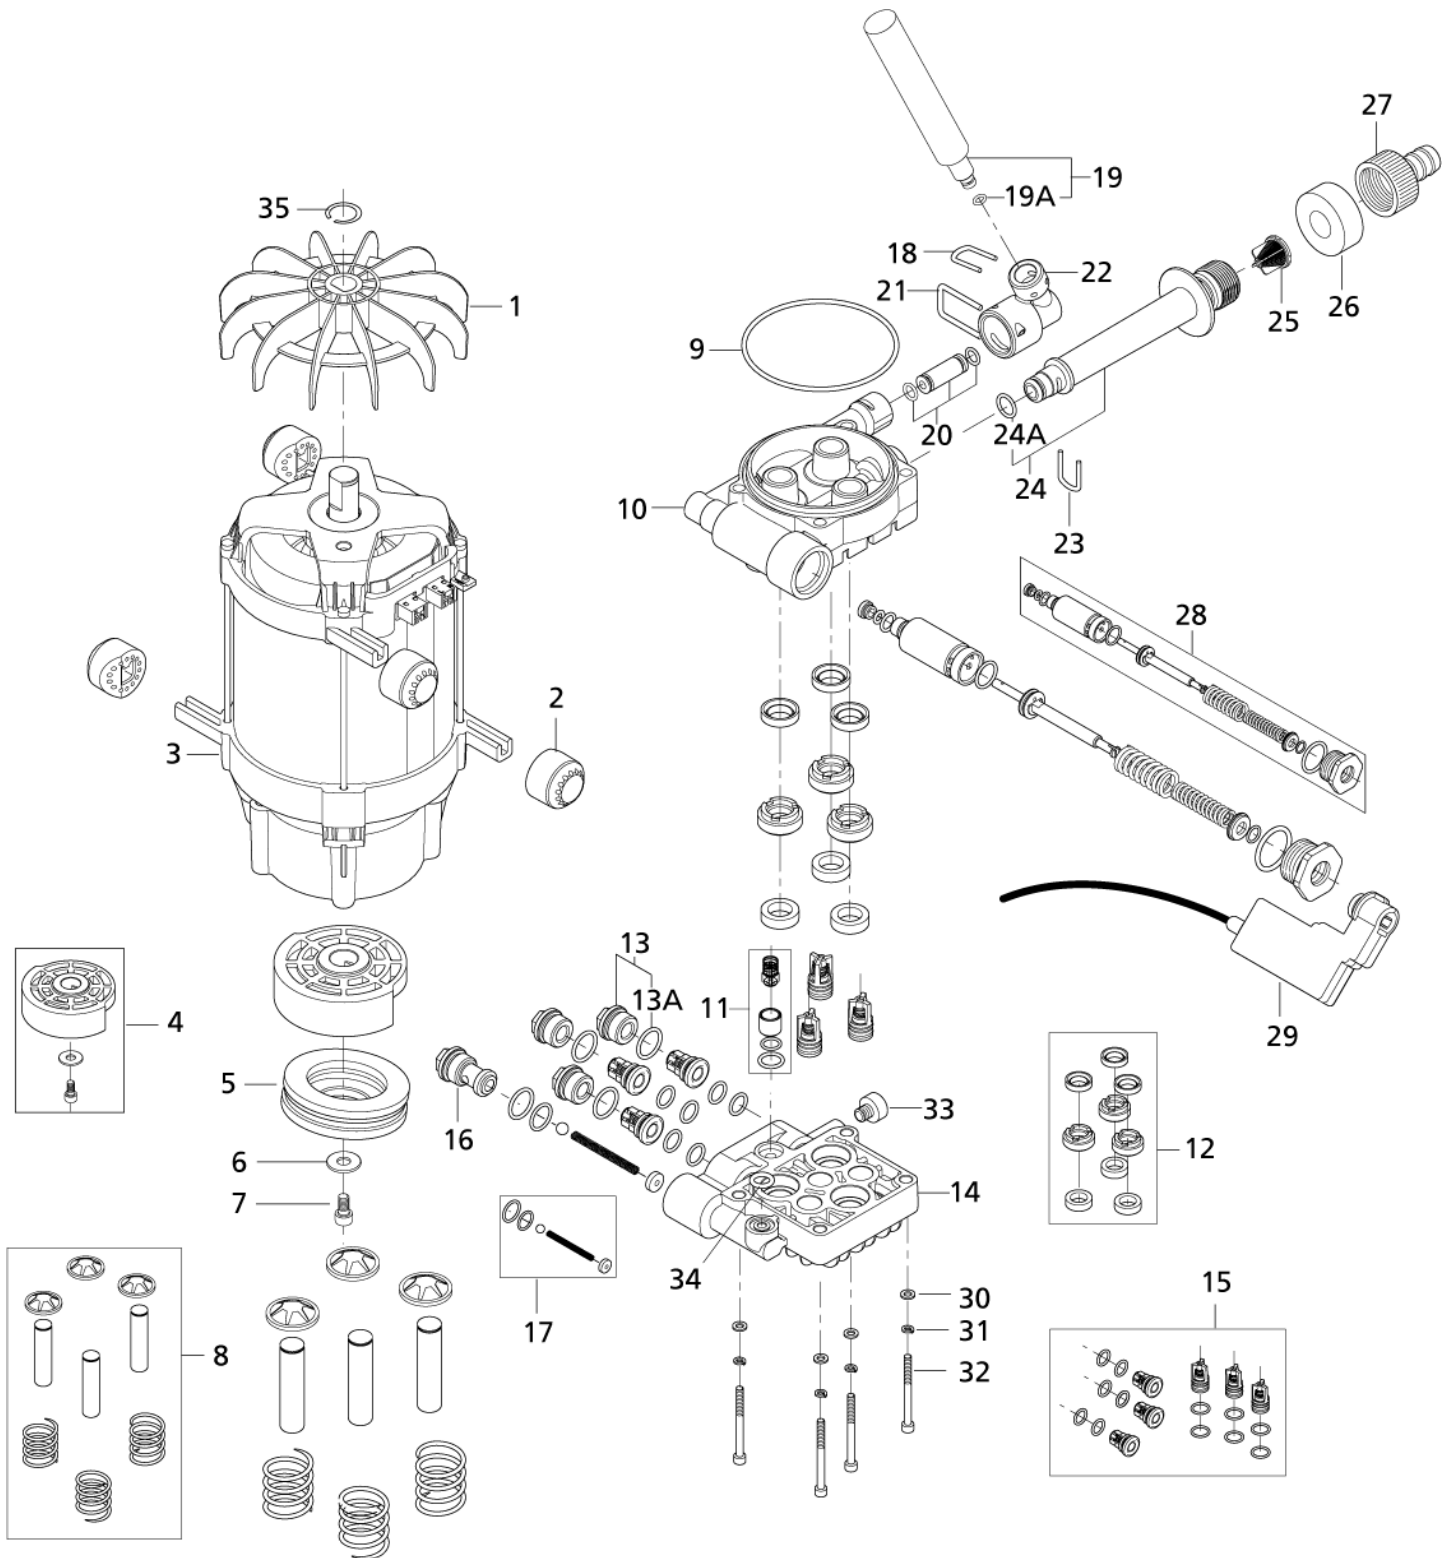

Motor pump unit

POSEIDON 1

06-08-2009

Part List ID
POSEIDON106

7

Motor pump unit

POSEIDON 1

06-08-2009

Part List ID
POSEIDON106

8

Pos	Part no.	Qty	Description	EAN
1	127500040	1	NEW FAN	5703887104
2	6524050	3	RACK	5701715261
3	127500038	1	MOTOR 1.7KW	5703887104
3	127500039	1	MOTOR 2.1KW	5703887104
4	127500030	1	WOBBLE DISK 6.6 DEGREES	5703887104
4	127500031	1	WOBBLE DISK 7.5 DEGREES	5703887104
5	127500032	1	THRUST BALL BEARING	5703887104
6	127130066	1	WASHER D22XD6.4X1.5	5703887102
7	3913	1	SCREW M6X12	4005337039
8	127500003	1	PISTON COMPLETE 3PCS	5703887102
9	127130080	1	O-RING 85X2.62 NR	5703887102
10	127500004	1	CYLINDER GUIDE	5703887102
11	128342004	1	NON RETURN VALVE KIT OF NA1	5703887106
12	127500037	1	SEALING PARTS SYSTEM	5703887104
13	127500015	3	PLUG M18X1.5 WITH O-RING	5703887104
14	127500034	1	CYLINDER HEAD	5703887104
15	6526026	1	VALVE SYSTEM REPAIRE KIT	5701715124
16	127500005	1	EASY START PLUG	5703887102
17	127500014	1	KIT FOR EASY START	5703887104
18	6525619	1	LOCK BRACKET. SMALL	5701715342
19	127500075	1	X-TRA HOSE	5703887104
20	127500007	1	REDUCTION WITH O-RING	5703887102
21	127500021	1	LOCK BRACKET	5703887104
22	127500027	1	FOAM SEALING	5703887104
23	126528532	1	LOCK BRACKET	5703887100
24	127500035	1	WATER INLET	5703887104
25	6525579	1	FILTER. EXCELLENT	5701715352
26	126486792	1	FOAM SEAL FOR OUTLET & INLET	5701715398
27	1402809	1	QUICK COUPLING MALE	5701715008
28	127500052	1	S/S VALVE COMPLETE	5703887106
29	127500010	1	MICRO SWITCH BOX SYSTEM	5703887102
30	127500029	4	WASHER	5703887104
31	127500050	4	SPRING WASHER	5703887104
32	16071	4	SCREW M6 X 70 8.8 DIN	4005337160
33	3289	1	SET SCREW DIN 913 M8X10	4005337032
34	3001211	1	O-RING 9.6X2.4 NITRIL 70SH	5701715037
34	6411218	1	BAG WITH 10 O-RINGS 3001211	5701715413
35	127500051	1	LOCK RING	5703887104
13A	3004221	3	O-RING 16X2 NITRIL 70 SHORE	5701715039
19A	3004108	1	O-RING 5.28X1.78 NITRIL 90 SH	5701715038
24A	127130107	1	O-RING 11.5X1.9 SH70	5703887105