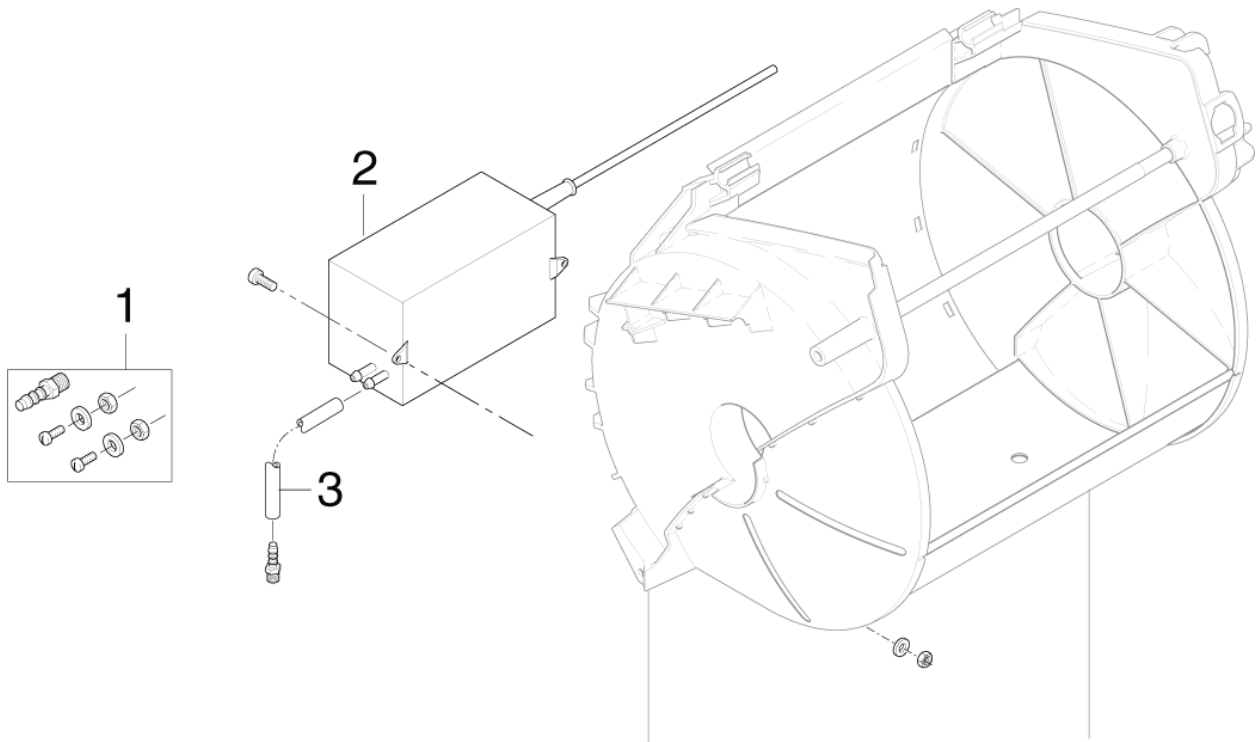

Pos.	Artikel-Nr.	Menge	Variante	Notes
01	101117831	1	Schraubverschluss	
02	101117972	1	Pumpe	
03	101117833	1	Schlauch, transparent