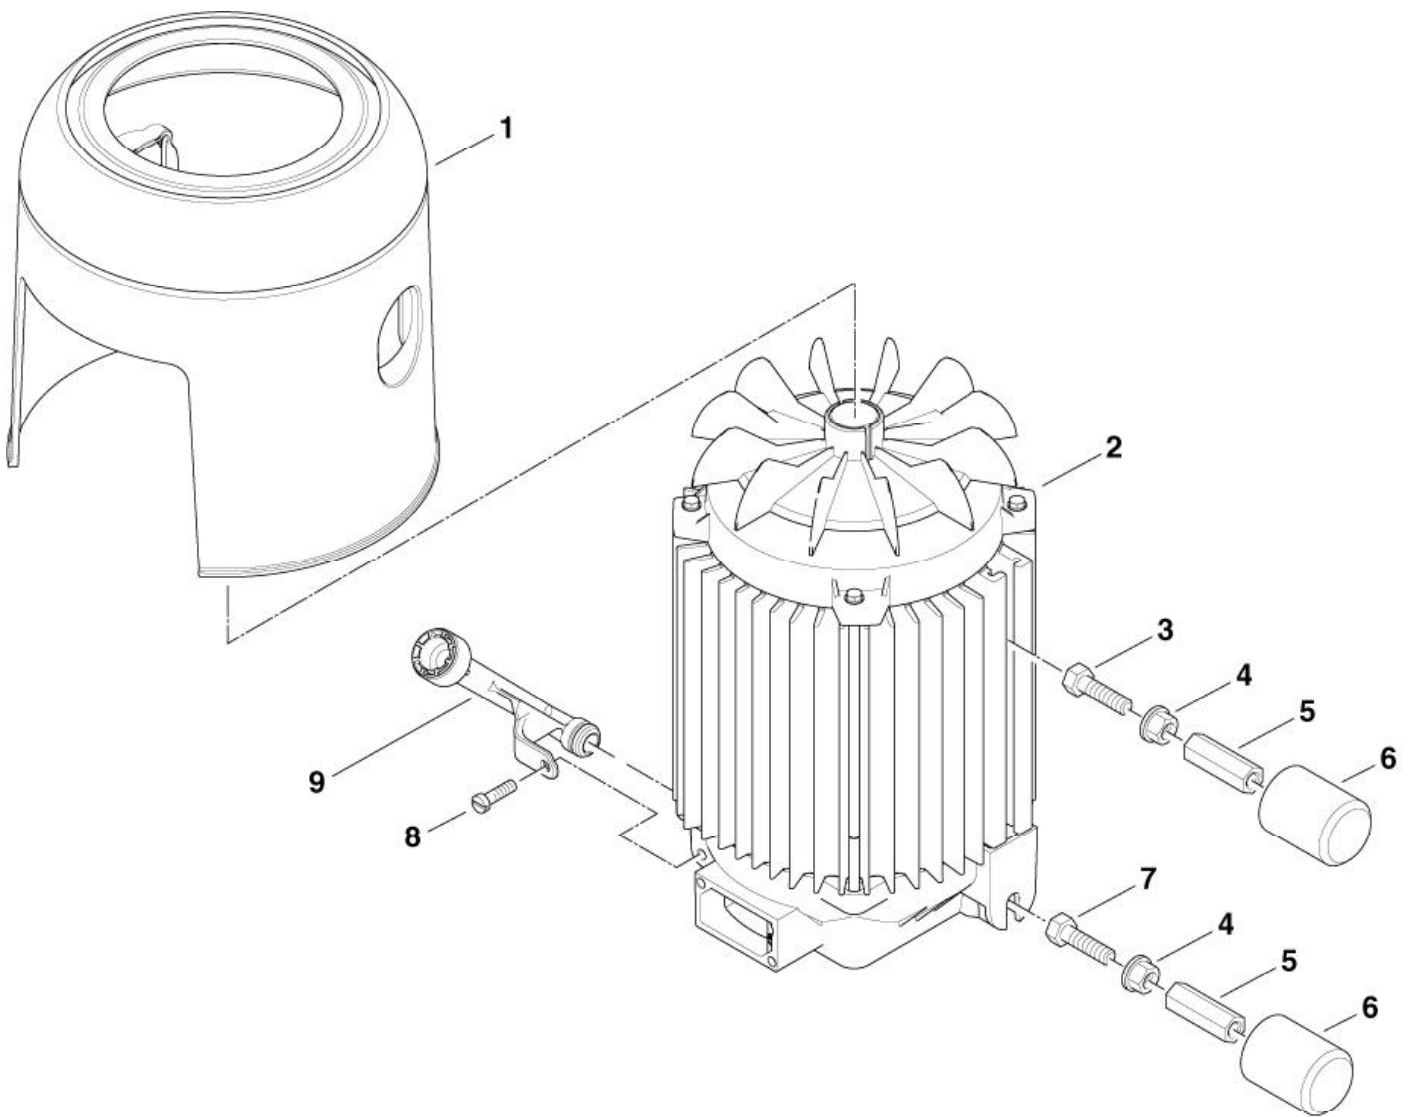

Motor

POSEIDON 3

06-08-2009

Part List ID
POSEIDON301

7

POSEIDON3-101

Motor

POSEIDON 3

06-08-2009

Part List ID
POSEIDON301

8

Pos	Part no.	Qty	Description		EAN
1	301002299	1	FAN CAP POSEIDON 3	PP	4005337089
2	301002235	1	MOTOR 200V 3.7KW MEC90 2P	*JP*	
2	301002248	1	MOTOR 110-120V 1-1,2 KW MEC90 2P	110V UK	4005337101
2	301002250	1	MOTOR 2,6KW/230/1	230/1/50, 220/1/60	4005337089
2	301002251	1	MOTOR 3,7KW/230/400/3	3-	4005337101
3	2753	2	SCREW M8X20		4005337027
4	61467	4	HEXAGON NUT M8		4005337614
5	301002303	4	SPACER POSEIDON 3		4005337089
6	301002298	4	SUSPENSION		4005337089
7	27372	2	SCREW M8X20		4005337273
8	909100424	1	SCREW M5X16 CE T25 DIN 7500 ST/ZN		4005337105
9	301002331	1	EXTENSION OIL PLUG POSEIDON 3		4005337101