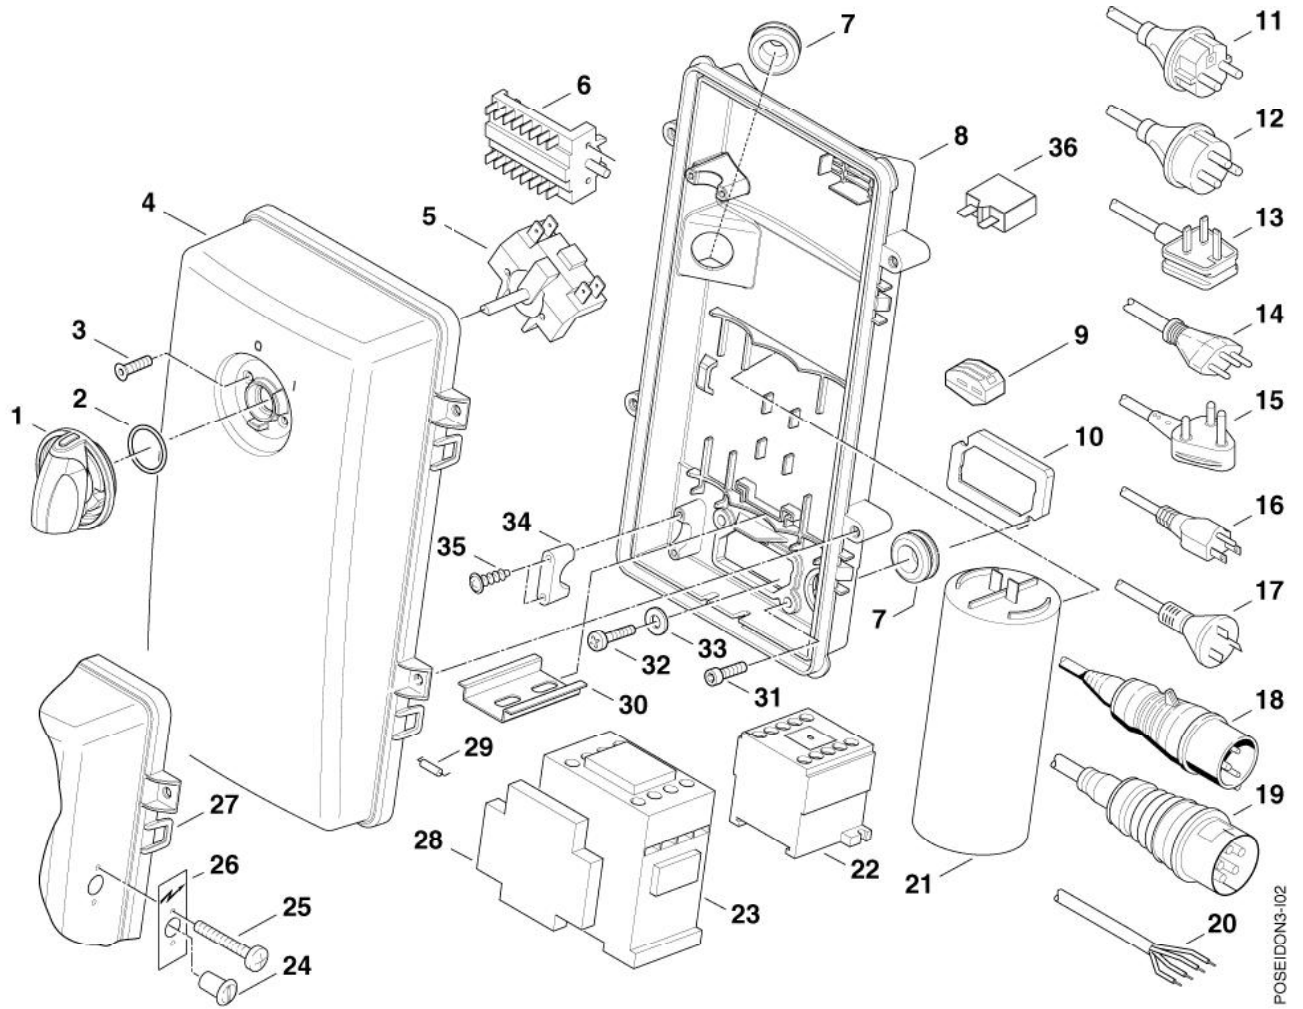

Electric box

POSEIDON 3

06-08-2009

Part List ID
POSEIDON302

15

POSEIDON3-102

Electric box

POSEIDON 3

06-08-2009

Part List ID
POSEIDON302

16

Pos	Part no.	Qty	Description	EAN
1	909100204	1	ROTARY KNOB 6X5 BLUE	4005337689
2	9868	1	O RING DIA 10X2,5	4005337098
3	18274	2	COUNTERSUNK SCREW M4X12	4005337182
4	301002282	1	SWITCH CASE HOUSING UPPER PART	4005337089
5	301001058	1	CAM SWITCH 0-1 10A 400VAC	4005337030
6	64579	1	SWITCH START/TRIANGLE 16A	* SEE NOTE 4005337645
7	301002284	2	GROMMET	4005337089
8	301002281	1	SWITCH CASE HOUSING LOWER PART	4005337089
9	301001229	1	SNAP-ON CLIP 3X4QMM 400V 24A GREY	400/3 4005337038
10	301002283	1	GASKET SWITCHBOX POSEIDON 3	4005337089
11	7180226	1	POWER CORD RN-F 3G1.5X6M CEE7/II	*EU*EXP* 5701715137
12	7180228	1	POWER CORD RN-F 3G1.0X6M SRAF	*DK* 5701715234
13	7180225	1	POWER CORD RN-F 3G1.5X6	*GB* 4005337132
14	7180227	1	POWER CORD RN-F 3G1.0X6M SNV	*CH* 5701715413
15	301002337	1	POWER CORD RN-F 3G1.5X6M SABS 164	*ZA* 4005337104
16	3821142	1	POWER CORD SJTWA WG 12/3X11	*US* 5701715008
17	301002336	1	POWER CORD RN-F 3G1.0X6M AS3112	*AU* 4005337104
18	301001992	1	POWER CORD H07BQ-F 3G4X6.0 CEE 32A4H	*GB,110V* 4005337070
19	63499	1	POWER CORD H07RN-F 4G1.5X6M	*EU* 400/3/50 4005337634
20	63501	1	POWER CORD H07RN-F 4G1.5X6M	* SEE NOTE 4005337635
20	7180229	1	POWER CORD VCT 3X2.0X6M	*JP* 4005337134
21	301001017	1	CAPACITOR	110V 60 mF 4005337028
21	301002320	1	CAPACITOR	230V *EU* 220V *EXP* 4005337099
21	301003179	1	CAPACITOR	110V 50 mF 4005337134
22	301001603	1	CONTACTOR 100-M12NKK3	400/3 4005337055
23	63905	1	CONTACT 100-C16KF10 23	* SEE NOTE 4005337639
23	63909	1	CONTACT 100-C23KG10 20	*JP* 4005337639
23	63913	1	CONTACTOR	110V UK 4005337639
24	64580	1	ROTARY KNOB	* SEE NOTE 4005337645
25	3389	2	SCREW M4X20	* SEE NOTE 4005337033
26	64586	1	LABEL	230/400/3/50 *BE*NO* 4005337645
26	64787	1	LABEL 220-440V CHANGE-OVER 74X28	220/440/3/60 *EXP* 4005337647
27	301002317	1	SWITCH BOX COVER	* SEE NOTE 4005337106
28	64773	1	AUXILIARY CONTACT 100-SBL11	* SEE NOTE 4005337647
29	301000074	1	RESISTOR 470 OHM 3W	* SEE NOTE 4005337008
30	22290	1	MOUNTING RAIL TS35 ST/ZN	3-, PLS. INDICATE LENGTH IN METRES 4005337222
31	909100424	2	SCREW M5X16 CE T25 DIN 7500 ST/ZN	4005337105
32	909100423	1	SCREW M4X 6 CE T20 DIN 7500 ST/ZN	4005337105
33	4021	1	SERRATED LOCK WASHER A4	4005337040
34	3806262	1	STRAIN RELIEF BRACKET 27.	5701715042
35	909100443	2	SCREW K30X16 T12 WN5452	4005337119
36	301002322	1	FUSE 16AMPS TYPE 1658	** SEE NOTE 4005337099

* NOTE: 230/400/3/50 *BE*NO*, 220/440/3/60 *EXP*

** NOTE: 3-16 *JP*GB*, 3-26, 3-28, 3-30, 3-30, |20.03.2006=>